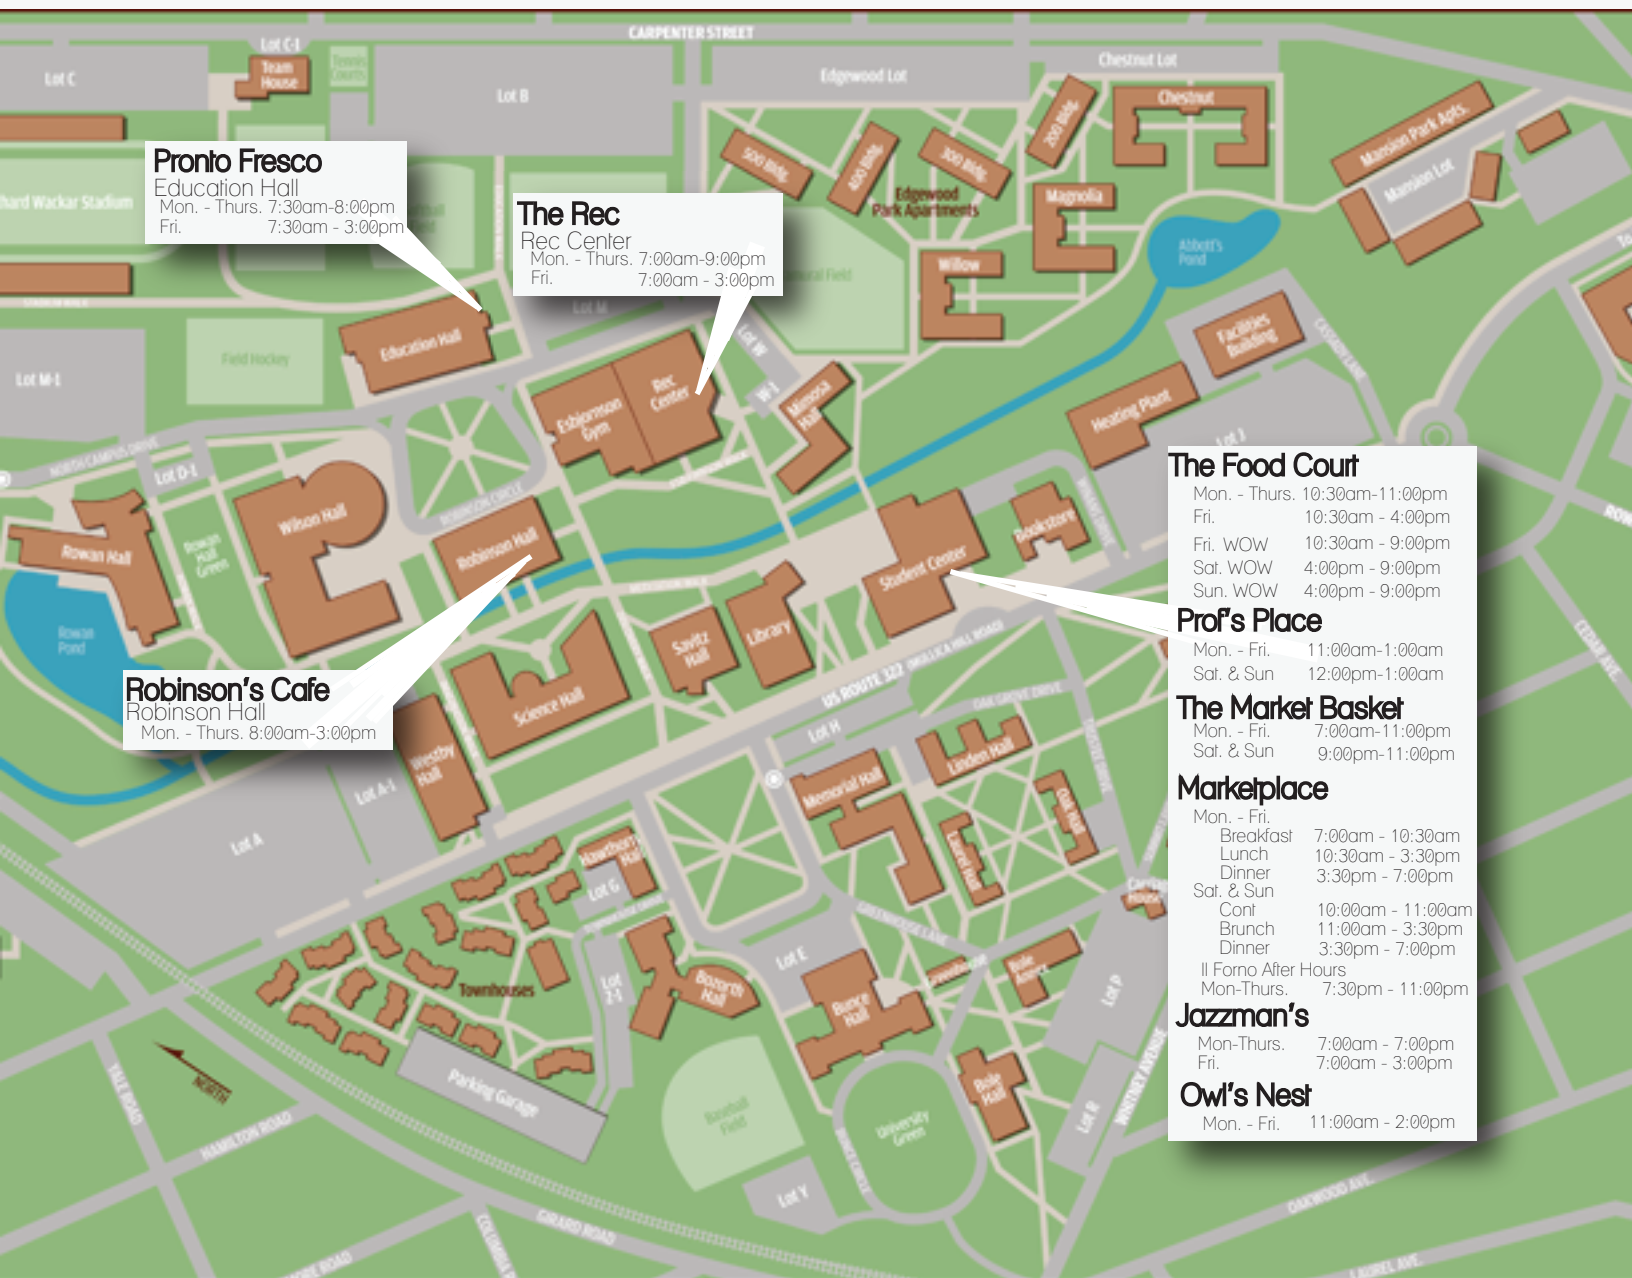

Places to dine at Rowan University

Rowandining.com

Pronto Fresco
Education Hall
Mon. - Thurs. 7:30am-8:00pm
Fri. 7:30am - 3:00pm

The Rec
Rec Center
Mon. - Thurs. 7:00am-9:00pm
Fri. 7:00am - 3:00pm

Robinson's Cafe
Robinson Hall
Mon. - Thurs. 8:00am-3:00pm

The Food Court
Mon. - Thurs. 10:30am-11:00pm
Fri. 10:30am - 4:00pm
Fri. WOW 10:30am - 9:00pm
Sat. WOW 4:00pm - 9:00pm
Sun. WOW 4:00pm - 9:00pm

Prof's Place
Mon. - Fri. 11:00am-1:00am
Sat. & Sun 12:00pm-1:00am

The Market Basket
Mon. - Fri. 7:00am-11:00pm
Sat. & Sun 9:00pm-11:00pm

Marketplace
Mon. - Fri.
Breakfast 7:00am - 10:30am
Lunch 10:30am - 3:30pm
Dinner 3:30pm - 7:00pm
Sat. & Sun
Cont 10:00am - 11:00am
Brunch 11:00am - 3:30pm
Dinner 3:30pm - 7:00pm
Il Forno After Hours
Mon-Thurs. 7:30pm - 11:00pm

Jazzman's
Mon-Thurs. 7:00am - 7:00pm
Fri. 7:00am - 3:00pm

Owl's Nest
Mon. - Fri. 11:00am - 2:00pm

Rowan University Dining